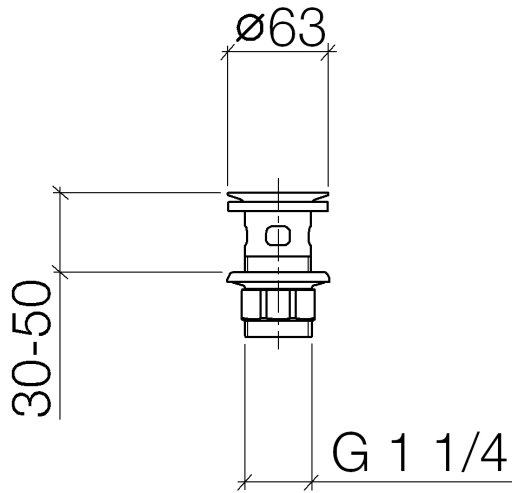

10 105 970

Fits: IMO, LULU, MADISON, MEM, TARA,
CL.1, LISSÉ, VAIA, META, CYO

	Light Gold	10 105 970-26
	Chrome	10 105 970-00
	Brushed Platinum	10 105 970-06
	Platinum	10 105 970-08
	Durabress (23kt Gold)	10 105 970-09
	Dark Chrome	10 105 970-19
	Brushed Light Gold	10 105 970-27
	Brushed Durabress (23kt Gold)	10 105 970-28
	Matte Black	10 105 970-33
	Brushed Bronze	10 105 970-42
	Brushed Champagne (22kt Gold)	10 105 970-46
	Champagne (22kt Gold)	10 105 970-47
	Brushed Chrome	10 105 970-93
	Brushed Dark Platinum	10 105 970-99

Grated waste 1 1/4" - Light Gold

IMO

10 105 970

Only suitable for basins with an overflow.

10 105 970

10 105 970

Parts for other finishes can be found here: [Chrome](#)

Spare parts list

No.	Item Number	Name	Quantity used	Delivery time
1	09 11 01 027-26	cup	1	60
2	09 14 05 039 90	seal	1	2
3	09 14 03 025 90	seal	1	2
4	09 23 10 020-26	nut	1	60