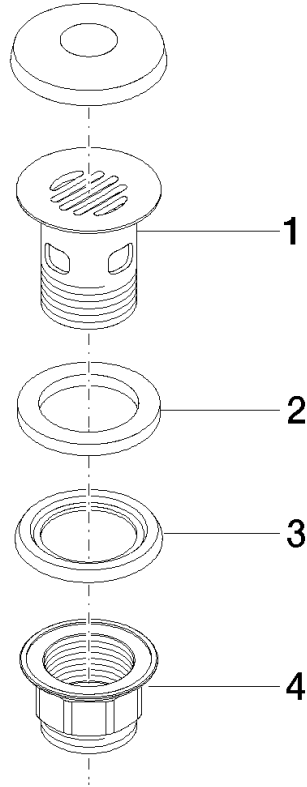

10 105 970

Fits: IMO, LULU, MADISON, MEM, TARA,
CL.1, LISSÉ, VAIA, META, CYO

	Light Gold	10 105 970-26
	Chrome	10 105 970-00
	Brushed Platinum	10 105 970-06
	Platinum	10 105 970-08
	Durabress (23kt Gold)	10 105 970-09
	Dark Chrome	10 105 970-19
	Brushed Light Gold	10 105 970-27
	Brushed Durabress (23kt Gold)	10 105 970-28
	Matte Black	10 105 970-33
	Brushed Bronze	10 105 970-42
	Brushed Champagne (22kt Gold)	10 105 970-46
	Champagne (22kt Gold)	10 105 970-47
	Brushed Chrome	10 105 970-93
	Brushed Dark Platinum	10 105 970-99

Grated waste 1 1/4" - Light Gold

IMO

10 105 970

Only suitable for basins with an overflow.

10 105 970

10 105 970

Parts for other finishes can be found here: [Chrome](#)

Spare parts list

No.	Item Number	Name	Quantity used	Delivery time
1	09 11 01 027-26	cup	1	60
2	09 14 05 039 90	seal	1	2
3	09 14 03 025 90	seal	1	2
4	09 23 10 020-26	nut	1	60